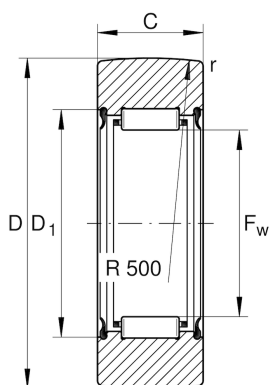

## RNA2208-2RSR

Yoke type track roller

Schaeffler ID:  
0000273590000

Yoke type track rollers RNA22...-2RSR,  
without axial guidance, lip seals on both  
sides

#### Main Dimensions & Performance Data

D	80 mm	Outside diameter
F <sub>w</sub>	48 mm	Under roller diameter
C	22.7 mm	Width, outer ring
C <sub>r w</sub>	26,000 N	Basic dynamic load rating, radial
C <sub>0r w</sub>	41,500 N	Basic static load rating, radial
C <sub>ur w</sub>	5,400 N	Fatigue load limit, radial
n <sub>D G</sub>	850 1/min	Speed on permanent grease lubrication
	0.495 kg	Weight

#### Dimensions

D <sub>1 min</sub>	57 mm	Minimum mounting dimension
r <sub>min</sub>	1.1 mm	Minimum chamfer dimension
R	500 mm	Radius of outer ring outside profile